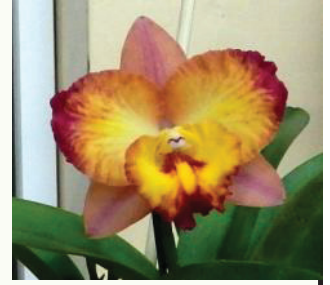

# First placed orchids at the April meeting photos by Reg Illingworth

**1. Dendrobium**  
1<sup>st</sup>. *Den. Aung Cheng*  
McKenzie J & I

**2. Cattleyas – Over 100mm**  
1<sup>st</sup>. *Rlc. Anna Belmores 'Convex'*  
Maggs G

**3. Cattleyas – 60mm to 100mm**  
1<sup>st</sup>. *C. Elusive Dream 'Sharon'*  
Haase K

**4. Cattleya Under 60mm**  
1<sup>st</sup>. *C. Dal's Good One 'Janella'*  
Haase K

**5. Cattleyas – Novelty or Cluster**  
1<sup>st</sup>. *Bc. Hippodamia 'Jimba'*  
Zimmerman J & M