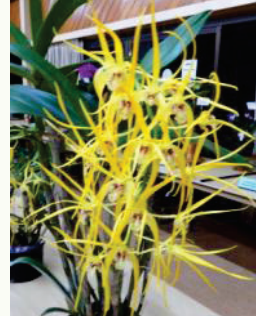

8. Vandaceous Alliance Flowers over 40mm:
1st. *V. Gordon Dillon 'Lea'* Mogg D

13. Australian Native Hybrid Dendrobium
1st. *Den. Hilda Poxon*
Kapernick G