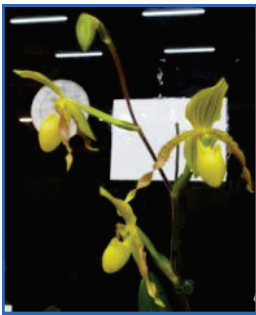

# First placed orchids at the January meeting photos by Reg Illingworth

**1. Dendrobium**  
1<sup>st</sup>. *Den. Genting*  
Royal Mogg D

**2. Cattleyas – Over 100mm**  
1<sup>st</sup>. *Rlc. Dal's Candy*  
Roulstone N & T

**3. Cattleyas – 60mm to 100mm**  
1<sup>st</sup>. *Bc. Everything Nice 'Exquisite'*  
Mogg D

**4. CATTLEYAS**  
**Under 60mm:**  
1<sup>st</sup>. *Rth. Dal's Jet 'Brittney'*  
Kehoe A

**5. Cattleyas – Novelty or Cluster**  
1<sup>st</sup>. *Rlc. Hawaiian Passion 'Carmela'*  
x *C. guttata* var. *albino*  
Maggs G