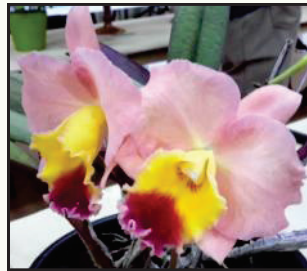

# First placed orchids at the June meeting photos by Philip McCallum

**1. Dendrobium**  
1<sup>st</sup>. *Den. Roy Tokunaga*  
Rutherford J

**2. Cattleyas – Over 100mm**  
1<sup>st</sup>. *Rlc. Memoria Gordon Vallance*  
Maggs G

**13. Australian Native Hybrid Dendrobium:**  
1<sup>st</sup>. *Den. Hilda Poxon* Kapernick G

**15. Australian Native Species:**  
1<sup>st</sup>. *Lip. condylobulbon*  
Haase K

**16. Species – Exotic Sympodial**  
1<sup>st</sup>. *Paph. insigne var. sanderieae*  
Martin C

**17. Species – Exotic Monopodial**  
1<sup>st</sup>. *Angcm. eburneum*  
Krishnamoorthy Dr S

**18. Intermediate Cattleya Alliance:**  
1<sup>st</sup>. *C. Dal's Tradition 'Mercury'*  
Kehoe A

**19. Intermediate Dendrobium Alliance**  
1<sup>st</sup>. *Den. Ricky Sie x Janet Moir x Barrabui's Dark Knight* Morrison H