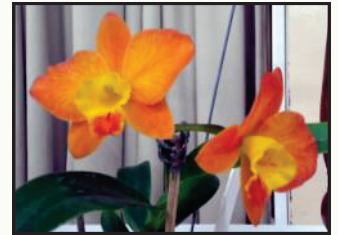

# First placed orchids at the June meeting photos by Philip McCallum

**1. Dendrobium**  
1<sup>st</sup>. *Den. Roy Tokunaga*  
Rutherford J

**2. Cattleyas – Over 100mm**  
1<sup>st</sup>. *Rlc. Memoria Gordon Vallance*  
Maggs G

**3. Cattleyas – 60mm to 100mm**  
1<sup>st</sup>. *C. Precious Jewel x (Rlc. Sunstate Color Chart x George King)*  
Zimmerman J & M

**4. Cattleyas Under 60mm:**  
1<sup>st</sup>. *C. Spice Angel*  
Martin C