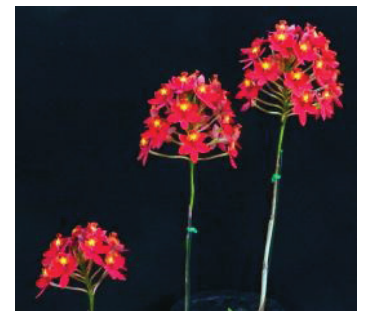

Champion Any Other Genus Hybrid
Epi. Crown of Fire 'Best Dark Red'
Ken Haase