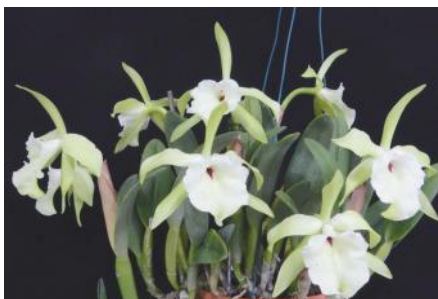

Champion Species
Excluding Class K3 & K4
Rl. glauca
Glynis Cox